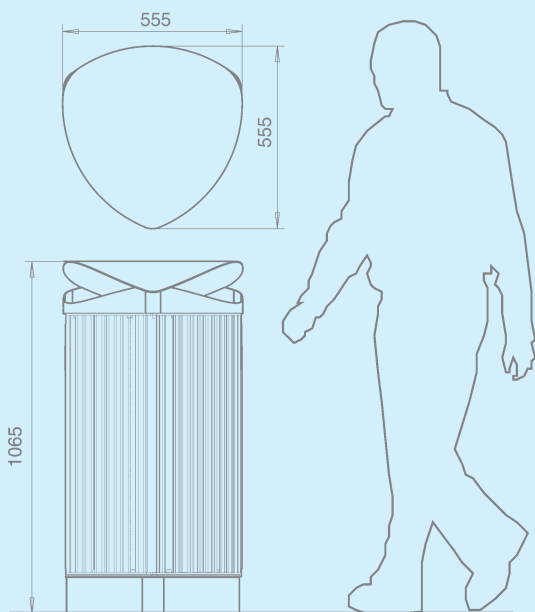

FINBIN®

Other Designs

FinBin® Promo

Metallic
black

FinBin® Promo

Measurements (h x diam.): 1065 x 555 mm

Aperture (h x w): 125 x 500 mm

Weight: 50 kg

Liner: 110 l

Material: Powder coated steel

Metal thickness: 2/1,5 mm

Poster frames (w x h): 500 x 700 mm