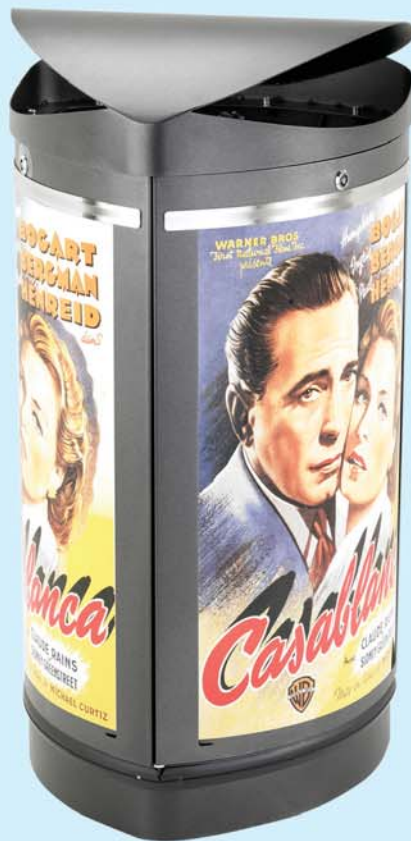

FINBIN®

Other Designs

FinBin® Promo

Metallic
black

FinBin® Promo

Measurements (h x diam.): 1065 x 555 mm

Aperture (h x w): 125 x 500 mm

Weight: 50 kg

Liner: 110 l

Material: Powder coated steel

Metal thickness: 2/1,5 mm

Poster frames (w x h): 500 x 700 mm